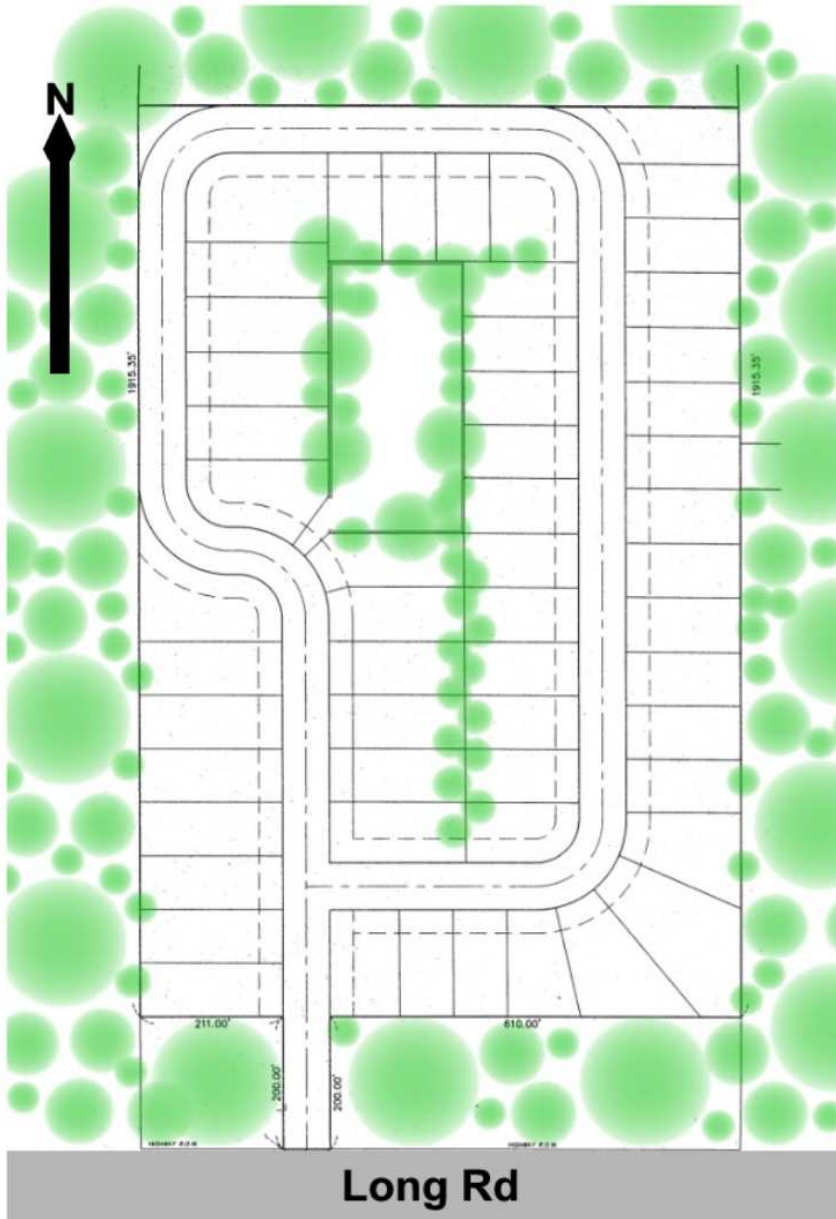

- Lots approx. 1/3 to 1/2 acre
- Custom Ranch style homes 1,500 to 2,200 sqft.
- Custom 2-storey homes 1,800 to 2,400 sqft.
- Close to Buckhorn State Park & the Eastern Niagara River on tranquil Grand Island, NY
[Get Map & Directions Here](#)
- Close to I190, 20 mins. to Buffalo, 10 mins. to Niagara Falls
- Custom new homes built with the latest materials and technology