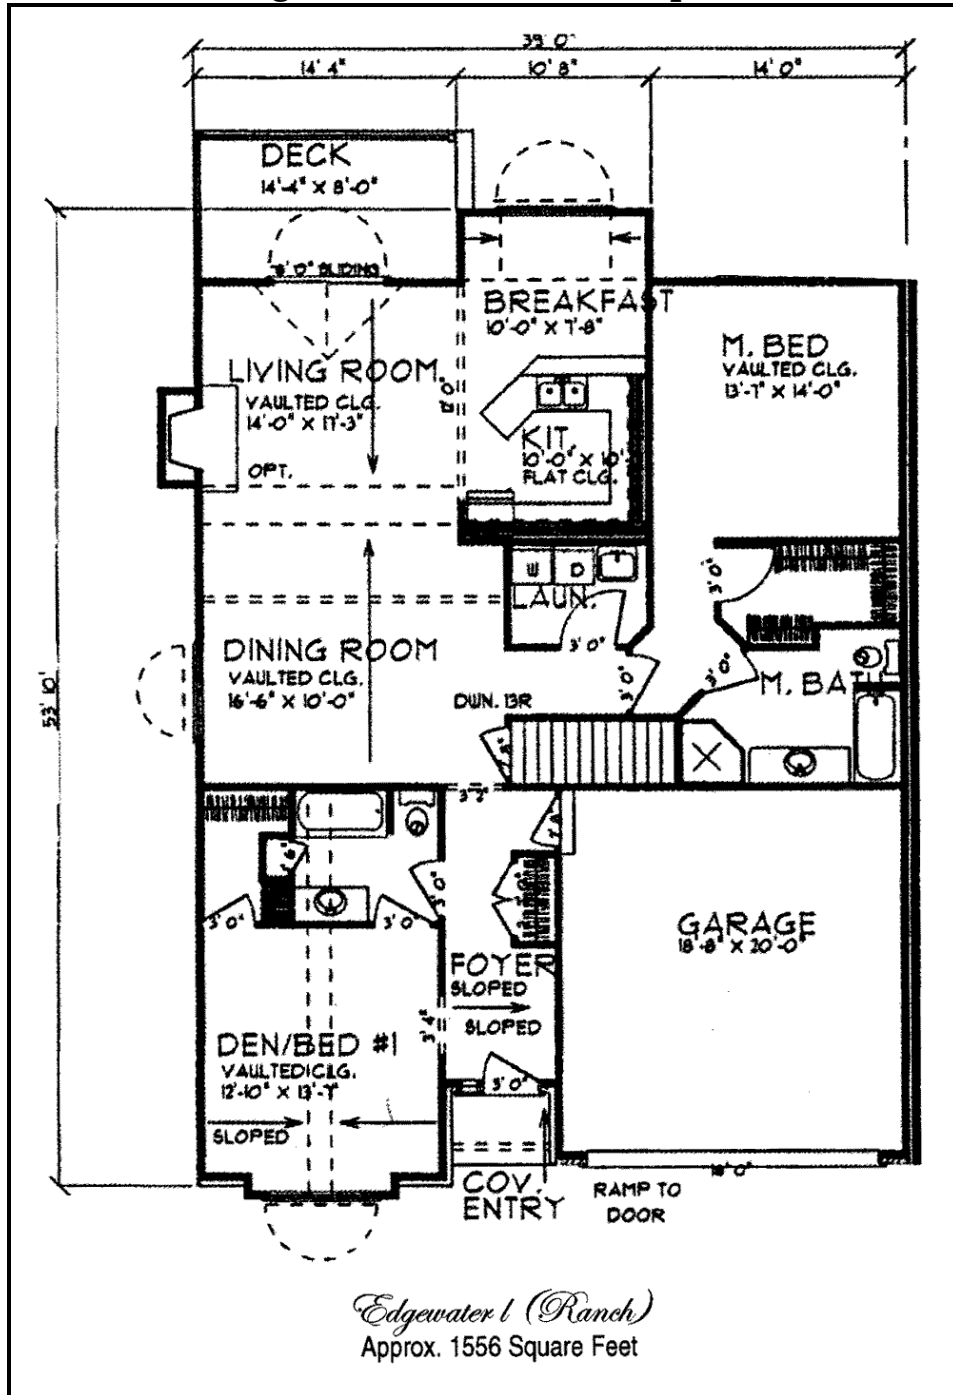

The Best Value Townhomes
in Western New York

Edgewater I (Ranch) Floorplan

Edgewater I (Ranch)
Approx. 1556 Square Feet